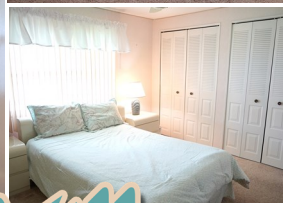

257 NE Cameo Way

For
SALE

Home size: 24' x 52'
Square Feet: 1,248 S/F
Porch/Extra S/F: 200 S/F
Year: 1980
Bedrooms: 2
Bathrooms: 2
Furnished: Yes
Flooring: Carpet, Vinyl
Laundry: Inside
Applianc/Equip: Refridge., Range, Microwave, Dishwasher, washer & dryer
Lot Desc: Interior
Lot Size: 4,345S/F
Irrigation Well: Yes
Assoc Fee (Optional): \$10.00/yr
Monthly Lot Rent: \$724.00
(includes cable, garbage, & amenities)

Pinelake Village

A 55+ Manufactured Housing Community

- Great floor plan with spacious and bright living areas
- Centrally located in the community with close proximity to the clubhouse and pool!
- Kitchen has lots of storage and great work space with a seated island with glass top range.
- Laundry located inside and all bedrooms are large with plenty of closet space.