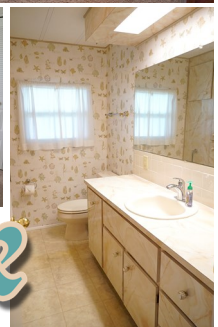

257 NE Cameo Way

For
SALE

Home size: 24' x 52'
Square Feet: 1,248 S/F
Porch/Extra S/F: 200 S/F
Year: 1980
Bedrooms: 2
Bathrooms: 2
Furnished: Yes
Flooring: Carpet, Vinyl
Laundry: Inside
Applianc/Equip: Refridge., Range, Microwave, Dishwasher, washer & dryer
Lot Desc: Interior
Lot Size: 4,345S/F
Irrigation Well: Yes
Assoc Fee (Optional): \$10.00/yr
Monthly Lot Rent: \$724.00
(includes cable, garbage, & amenities)

Pinelake Village

A 55+ Manufactured Housing Community

- Great floor plan with spacious and bright living areas
- Centrally located in the community with close proximity to the clubhouse and pool!
- Kitchen has lots of storage and great work space with a seated island with glass top range.
- Laundry located inside and all bedrooms are large with plenty of closet space.